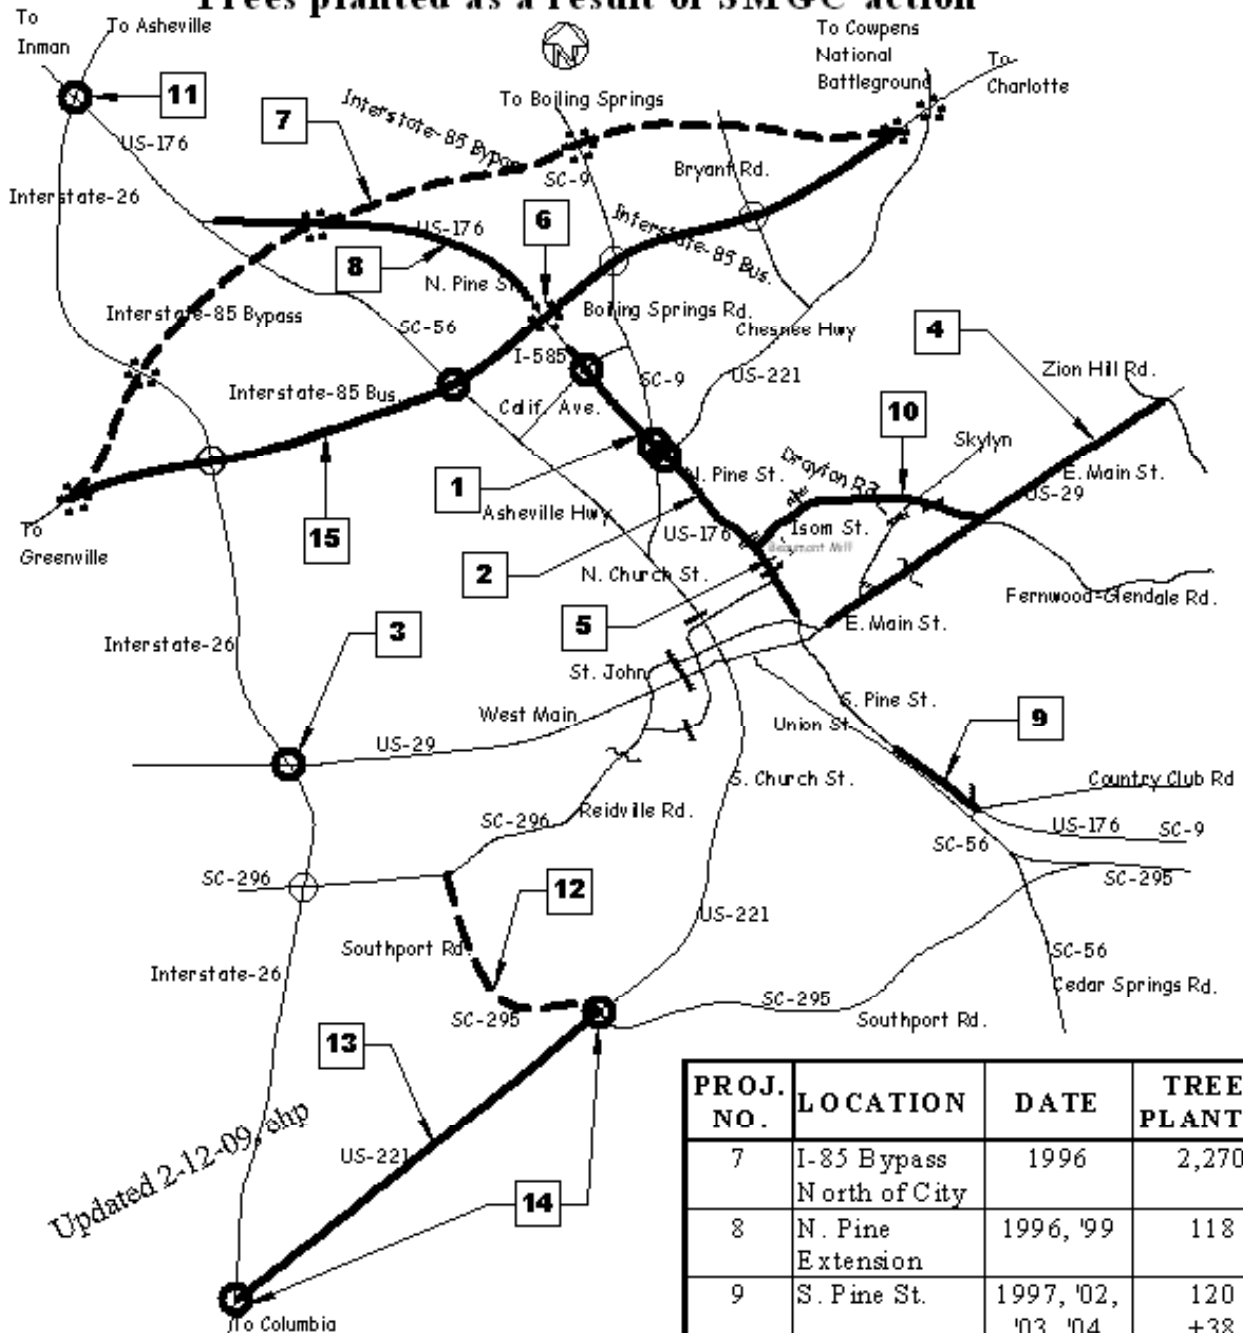

Spartanburg Man's Garden Club

Tree Planting List, 1976-2008

Trees planted as a result of SMGC action

PROJ. NO.	LOCATION	DATE	TREES PLANTED
1	N. Pine "Bicentennial"	1976	~150
2	N. Pine, "Beautiful N. Pine"	1986	186
3	W. Main at I-26	1988	~200-300
4	E. Main, "Beautiful E. Main"	1989	219
5	N. Pine at Beaumont	1991	~100
6	Herron Traffic Circle	1994	24

PROJ. NO.	LOCATION	DATE	TREES PLANTED
7	I-85 Bypass North of City	1996	2,270
8	N. Pine Extension	1996, '99	118
9	S. Pine St.	1997, '02, '03, '04	120 +38
10	Drayton Rd. and Isom St	1998, '99, '00, '01	315 +42
11	US-176 at I-26	1999	144
12	SC-295	2002	313
13	US-221 Phase-I	2003-'07	400
14	US-221 Phase-II at I-26 and SC-295	2004-'07	179 +Juniper, Grass, etc.
15	Business I-85 North of City	2006-'07	276
TOTAL=			~5,167