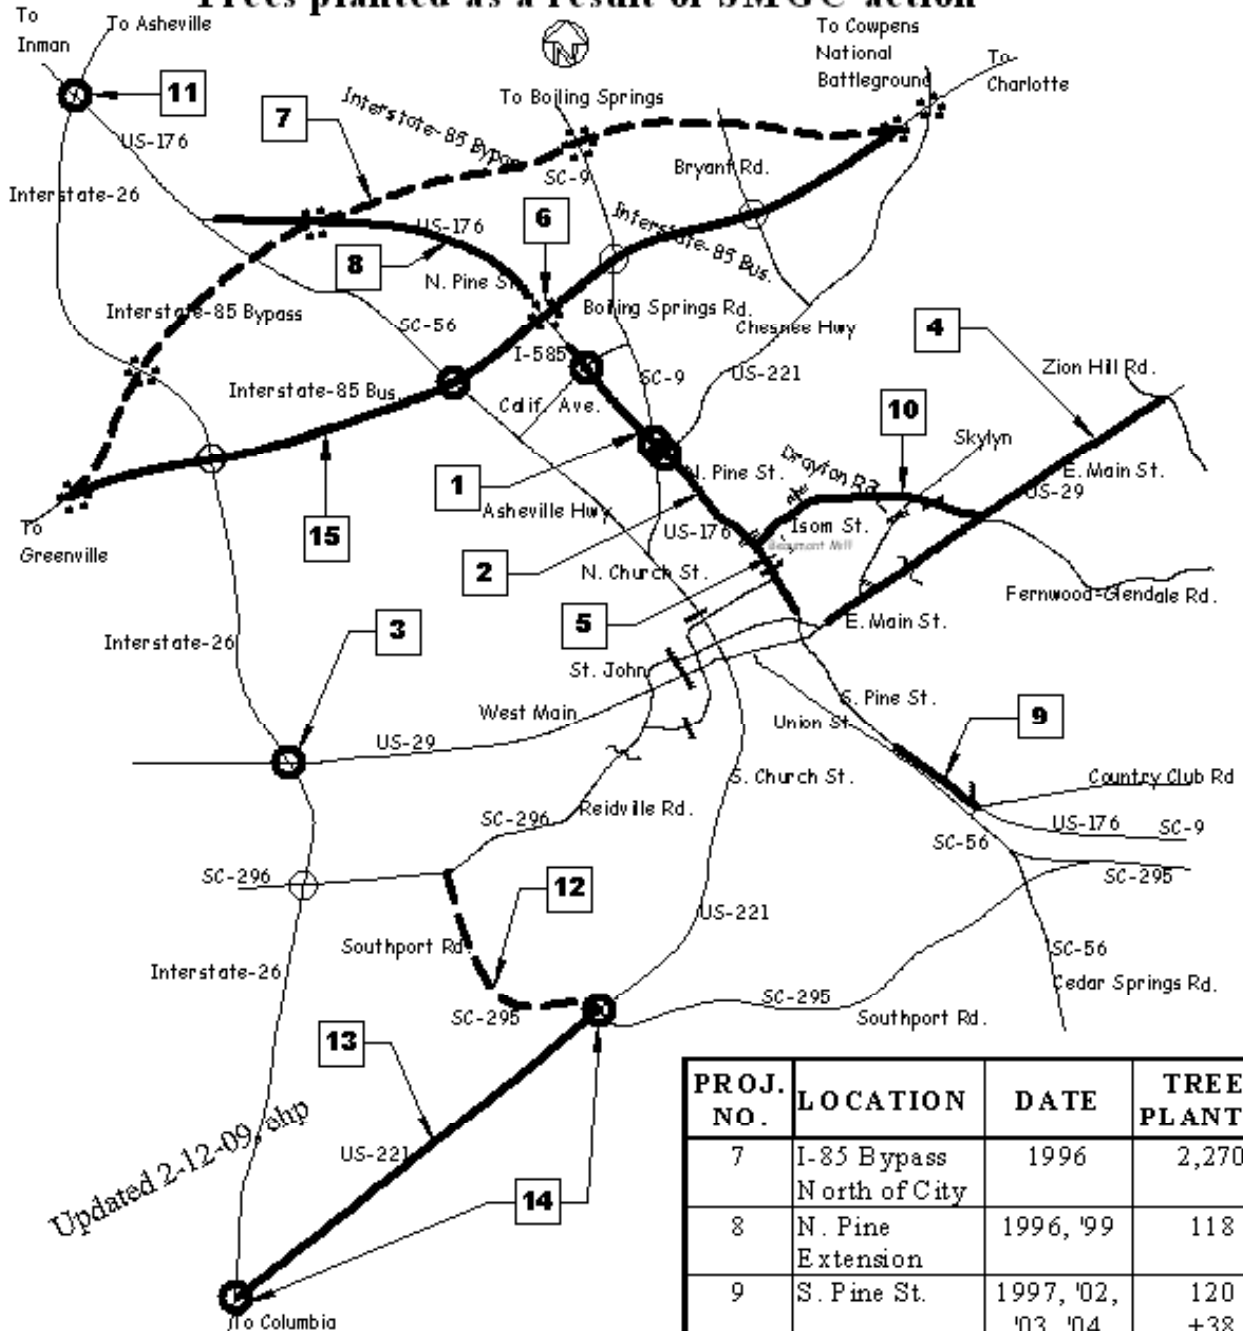

Spartanburg Man's Garden Club

Tree Planting List, 1976-2008

Trees planted as a result of SMGC action

PROJ. NO.	LOCATION	DATE	TREES PLANTED
1	N. Pine "Bicentennial"	1976	~150
2	N. Pine, "Beautiful N. Pine"	1986	186
3	W. Main at I-26	1988	~200-300
4	E. Main, "Beautiful E. Main"	1989	219
5	N. Pine at Beaumont	1991	~100
6	Herron Traffic Circle	1994	24

PROJ. NO.	LOCATION	DATE	TREES PLANTED
7	I-85 Bypass North of City	1996	2,270
8	N. Pine Extension	1996, '99	118
9	S. Pine St.	1997, '02, '03, '04	120 +38
10	Drayton Rd. and Isom St	1998, '99, '00, '01	315 +42
11	US-176 at I-26	1999	144
12	SC-295	2002	313
13	US-221 Phase-I	2003-'07	400
14	US-221 Phase-II at I-26 and SC-295	2004-'07	179 +Juniper, Grass, etc.
15	Business I-85 North of City	2006-'07	276
TOTAL=			~5,167